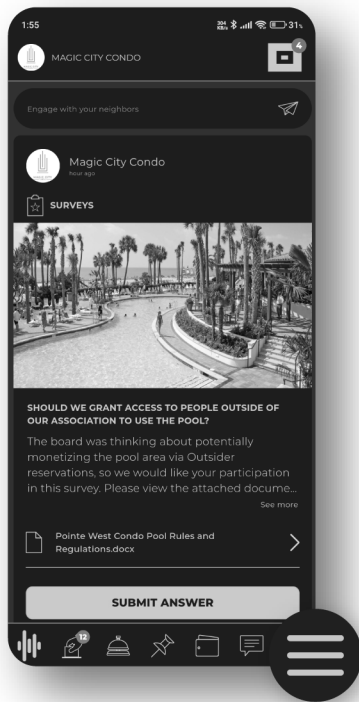

LOCATING YOUR APPLICATION'S VERSION NUMBER

1 How to Locate the App Version Number

A Open **Settings** by tapping the three horizontal lines (hamburger icon) at the bottom right side of the screen.

B Scroll down. **The App Version Number** (e.g., Version 3.4.0) is displayed below the **Log Out** option.