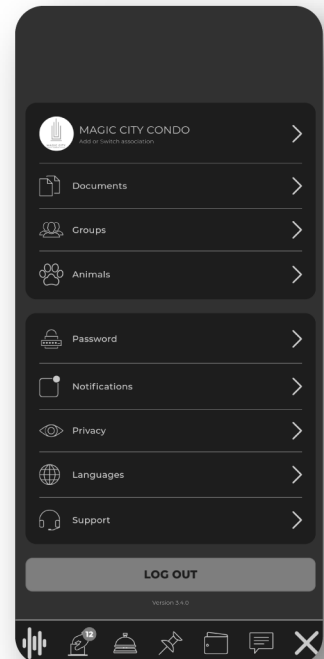

LOCATING YOUR APPLICATION'S VERSION NUMBER

1 How to Locate the App Version Number

A Open **Settings** by tapping the three horizontal lines (hamburger icon) at the bottom right side of the screen.

B Scroll down. **The App Version Number** (e.g., Version 3.4.0) is displayed below the **Log Out** option.