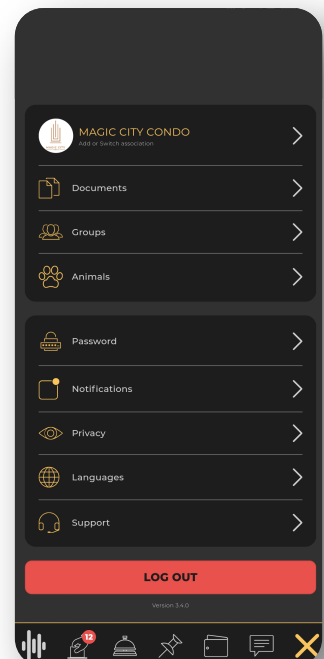

LOCATING YOUR APPLICATION'S VERSION NUMBER

1 How to Locate the App Version Number

A Open **Settings** by tapping the three horizontal lines (hamburger icon) at the bottom right side of the screen.

B Scroll down. **The App Version Number** (e.g., Version 3.4.0) is displayed below the **Log Out** option.