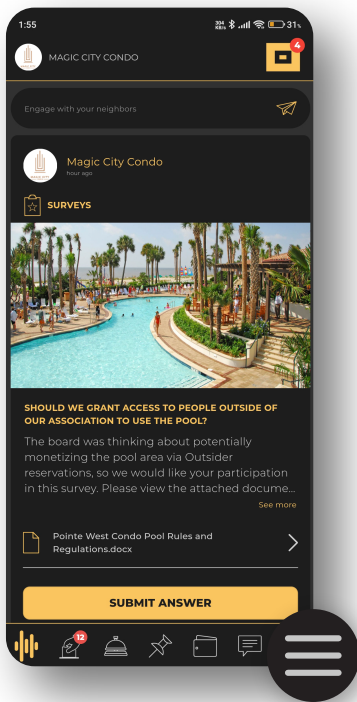

LOCATING YOUR APPLICATION'S VERSION NUMBER

1 How to Locate the App Version Number

A Open **Settings** by tapping the three horizontal lines (hamburger icon) at the bottom right side of the screen.

B Scroll down. **The App Version Number** (e.g., Version 3.4.0) is displayed below the **Log Out** option.